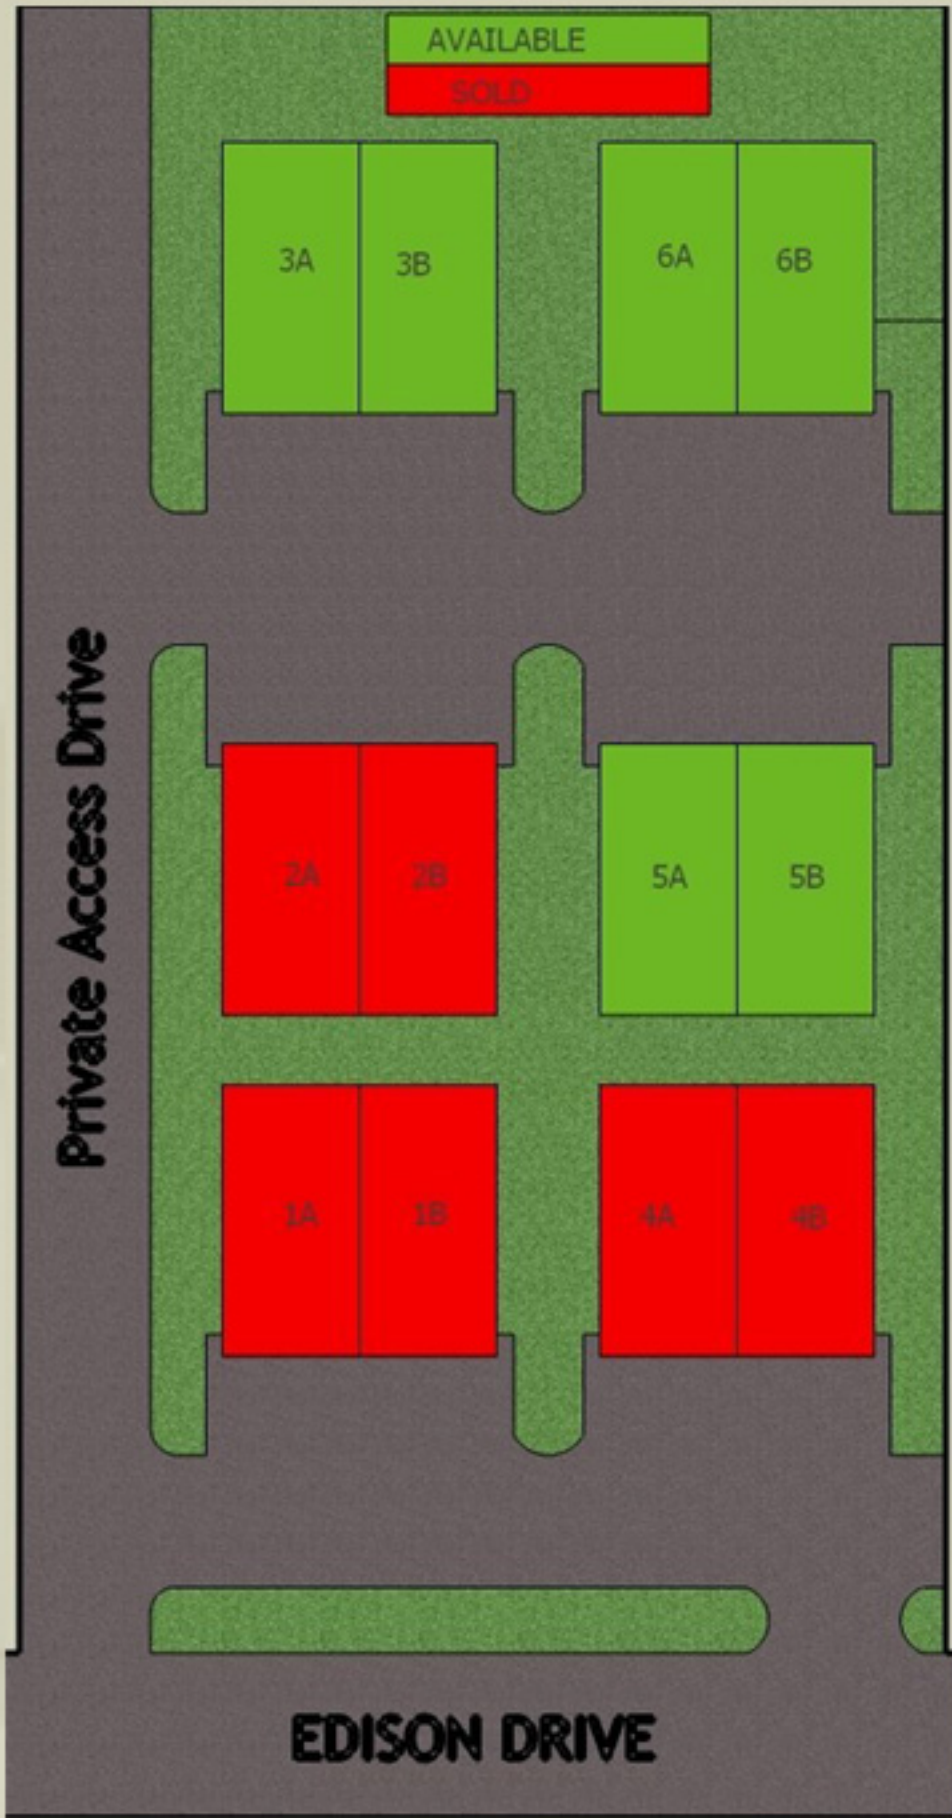

# GERMANTOWN WISCONSIN SITE PLAN

Updated 6.10.08